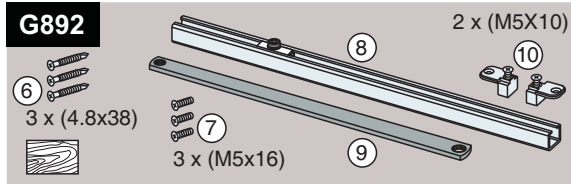

Installation Instructions

ASSA ABLOY is the global leader in door opening solutions, dedicated to satisfying end-user needs for security, safety and convenience.

**ASSA ABLOY**

Abloy Oy  
P.O.Box 108  
80101 Joensuu  
FINLAND  
Tel.: +358-20 599 2501  
Fax: +358-20 599 2209